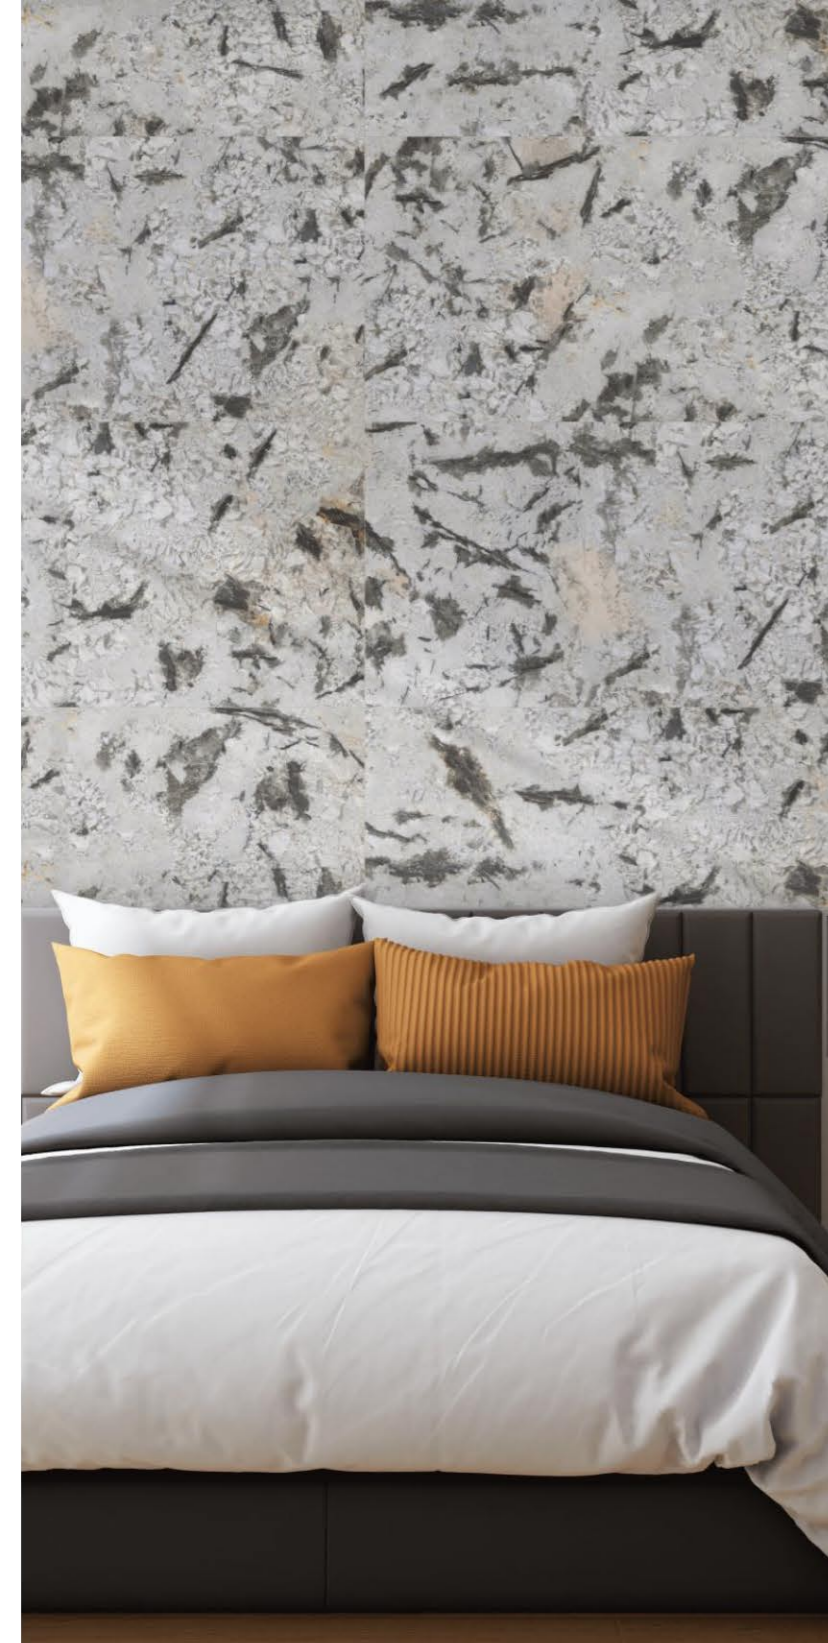

Malena Natural

Evoking naturalness and making living spaces contemporary.

Malena Natural

600x1200mm
GLOSSY

Random - 3

**MILLOS
BIANCO**

Milos Bianco

Elegant and vivid colours that enhance the natural beauty.