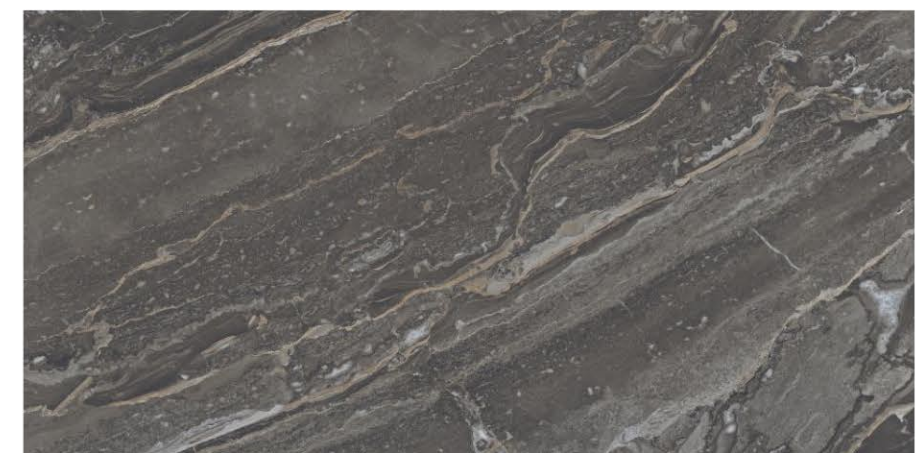

Ergon Griss

600x1200mm
GLOSSY

Random - 3