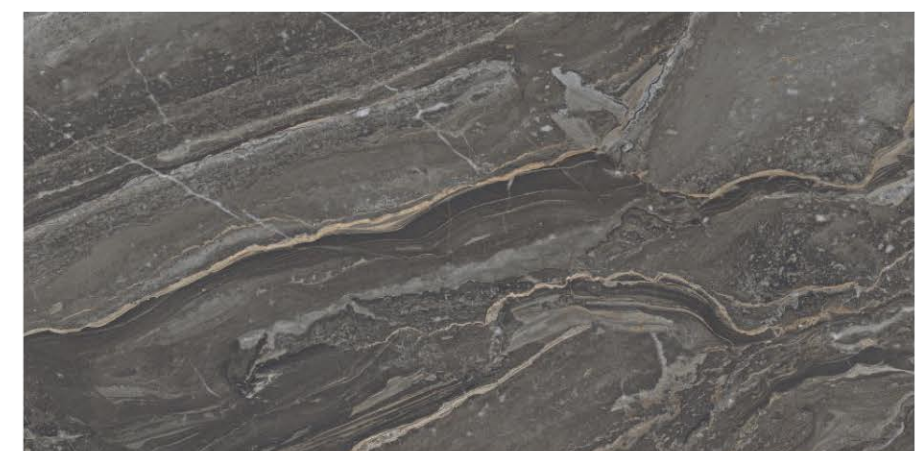

Ergon Griss

600x1200mm
GLOSSY

Random - 3