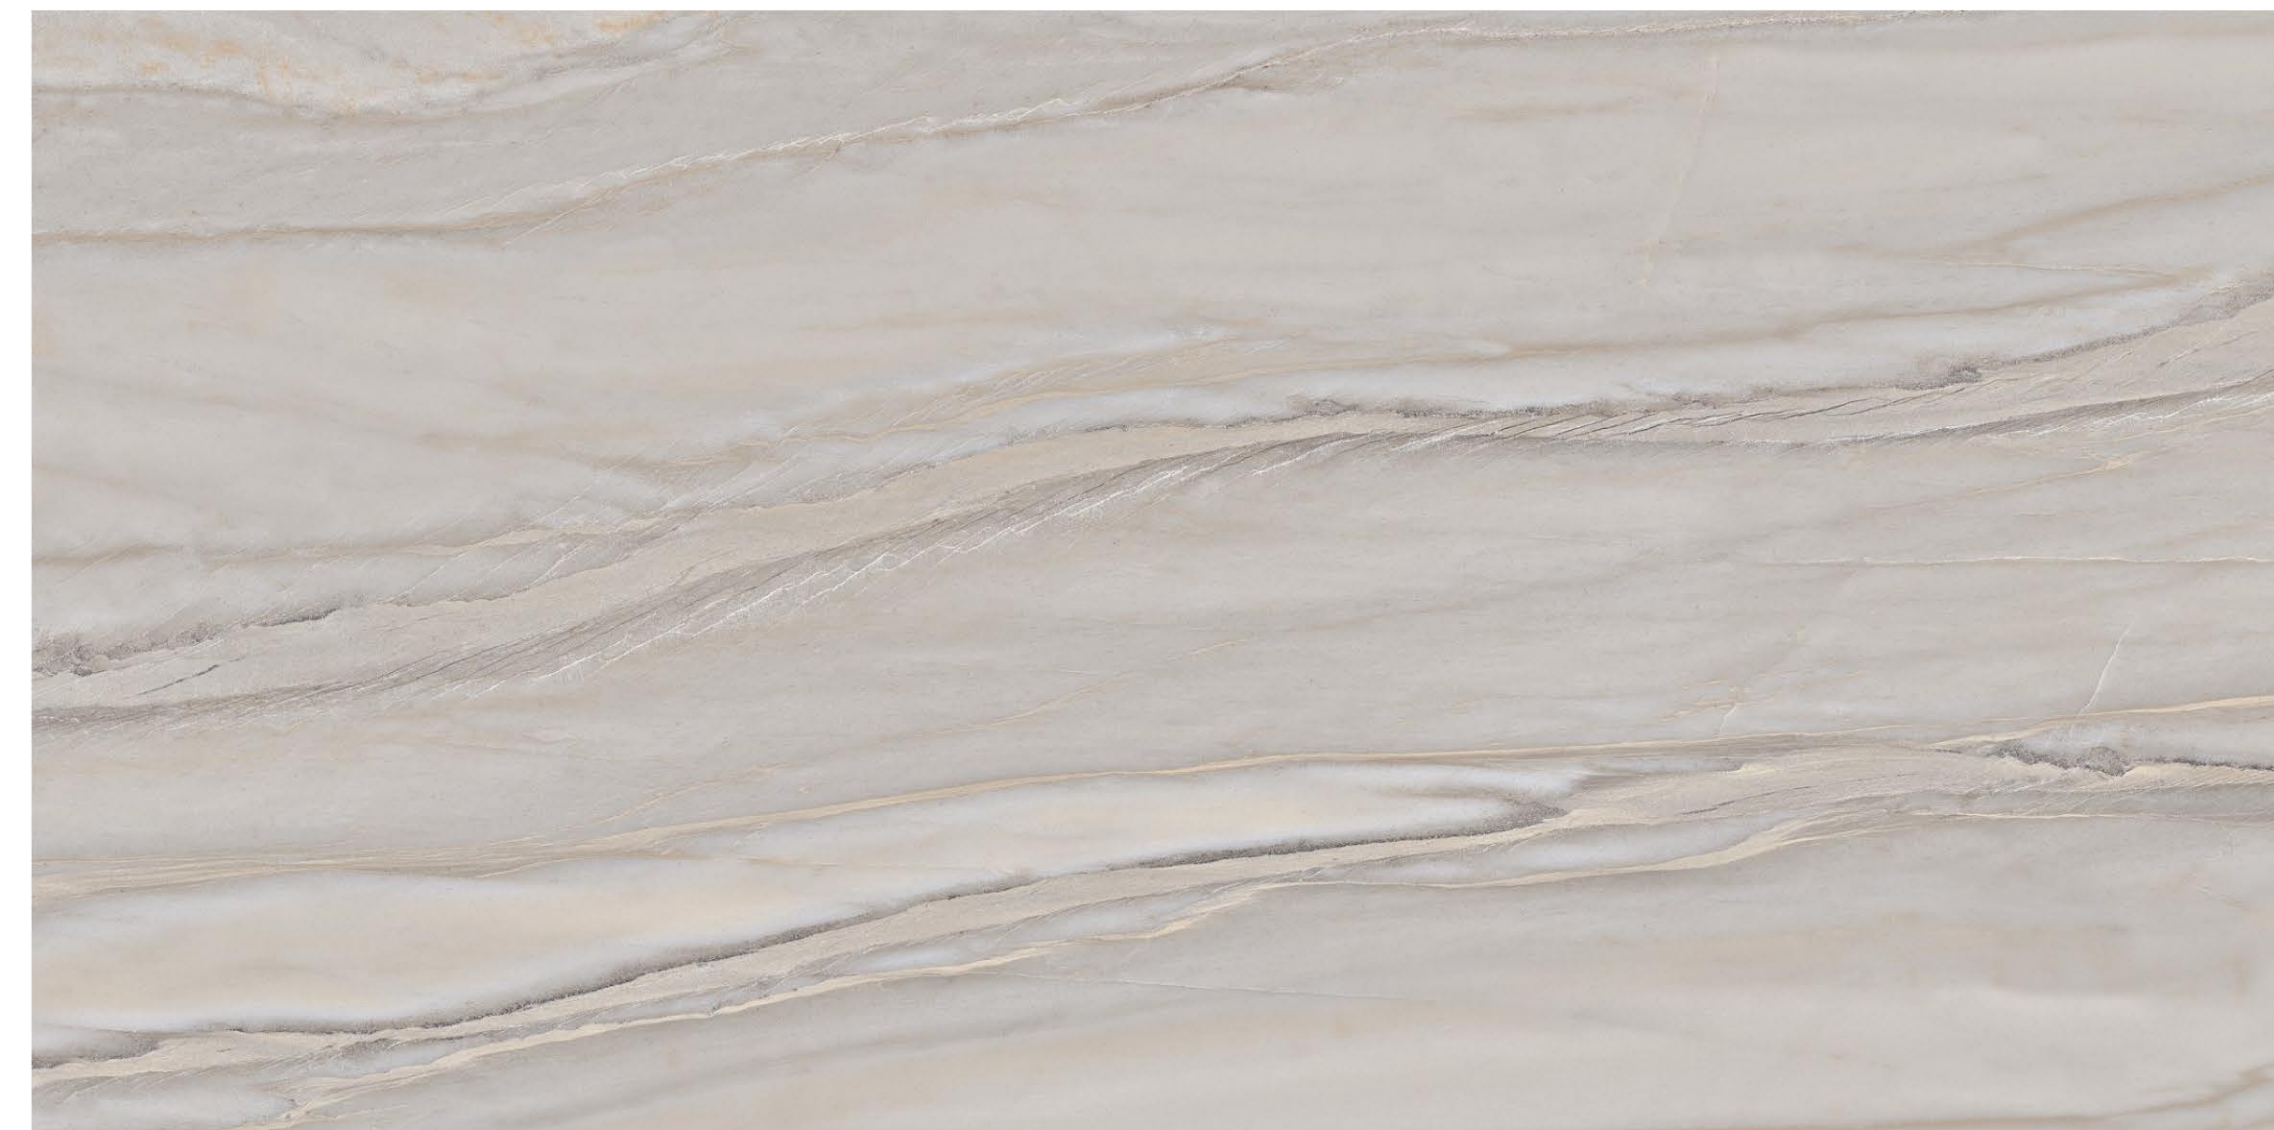

Triton Grey

600x1200mm
GLOSSY

Random - 3