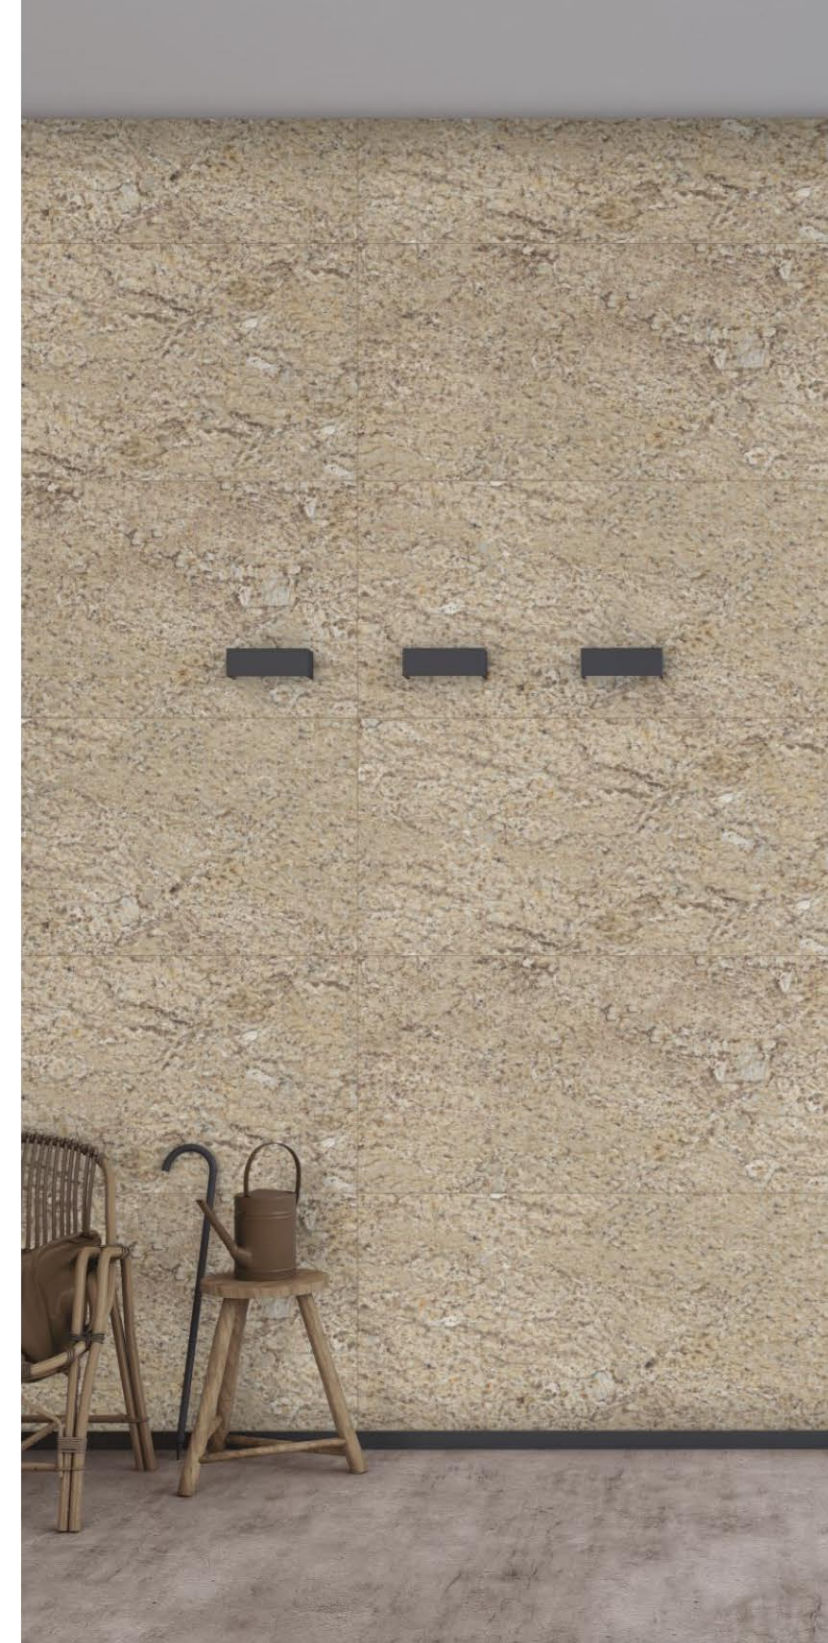

Grant Crema

Extraordinary visual, aesthetic and functional continuity.