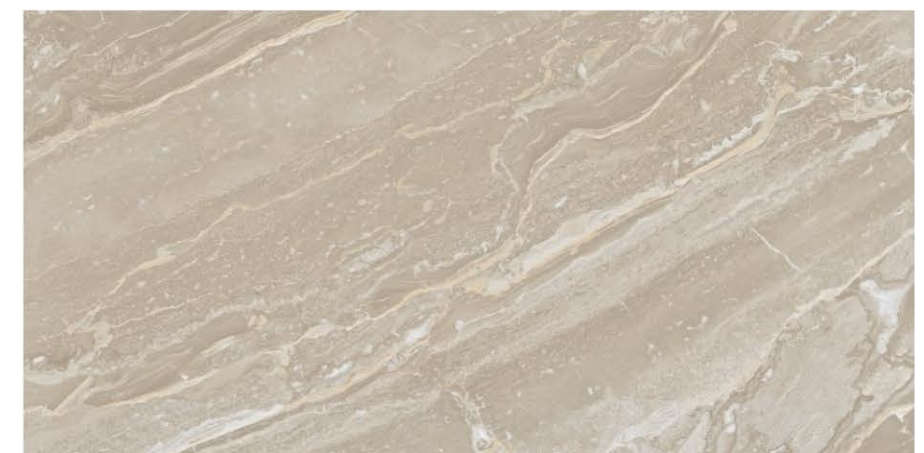

Ergon Ivory

600x1200mm
GLOSSY

Random - 3

**MARINE
BEIGE**

Marine Beige

Matching different styles for a perfect balanced result.

Marine Beige

600x1200mm
GLOSSY