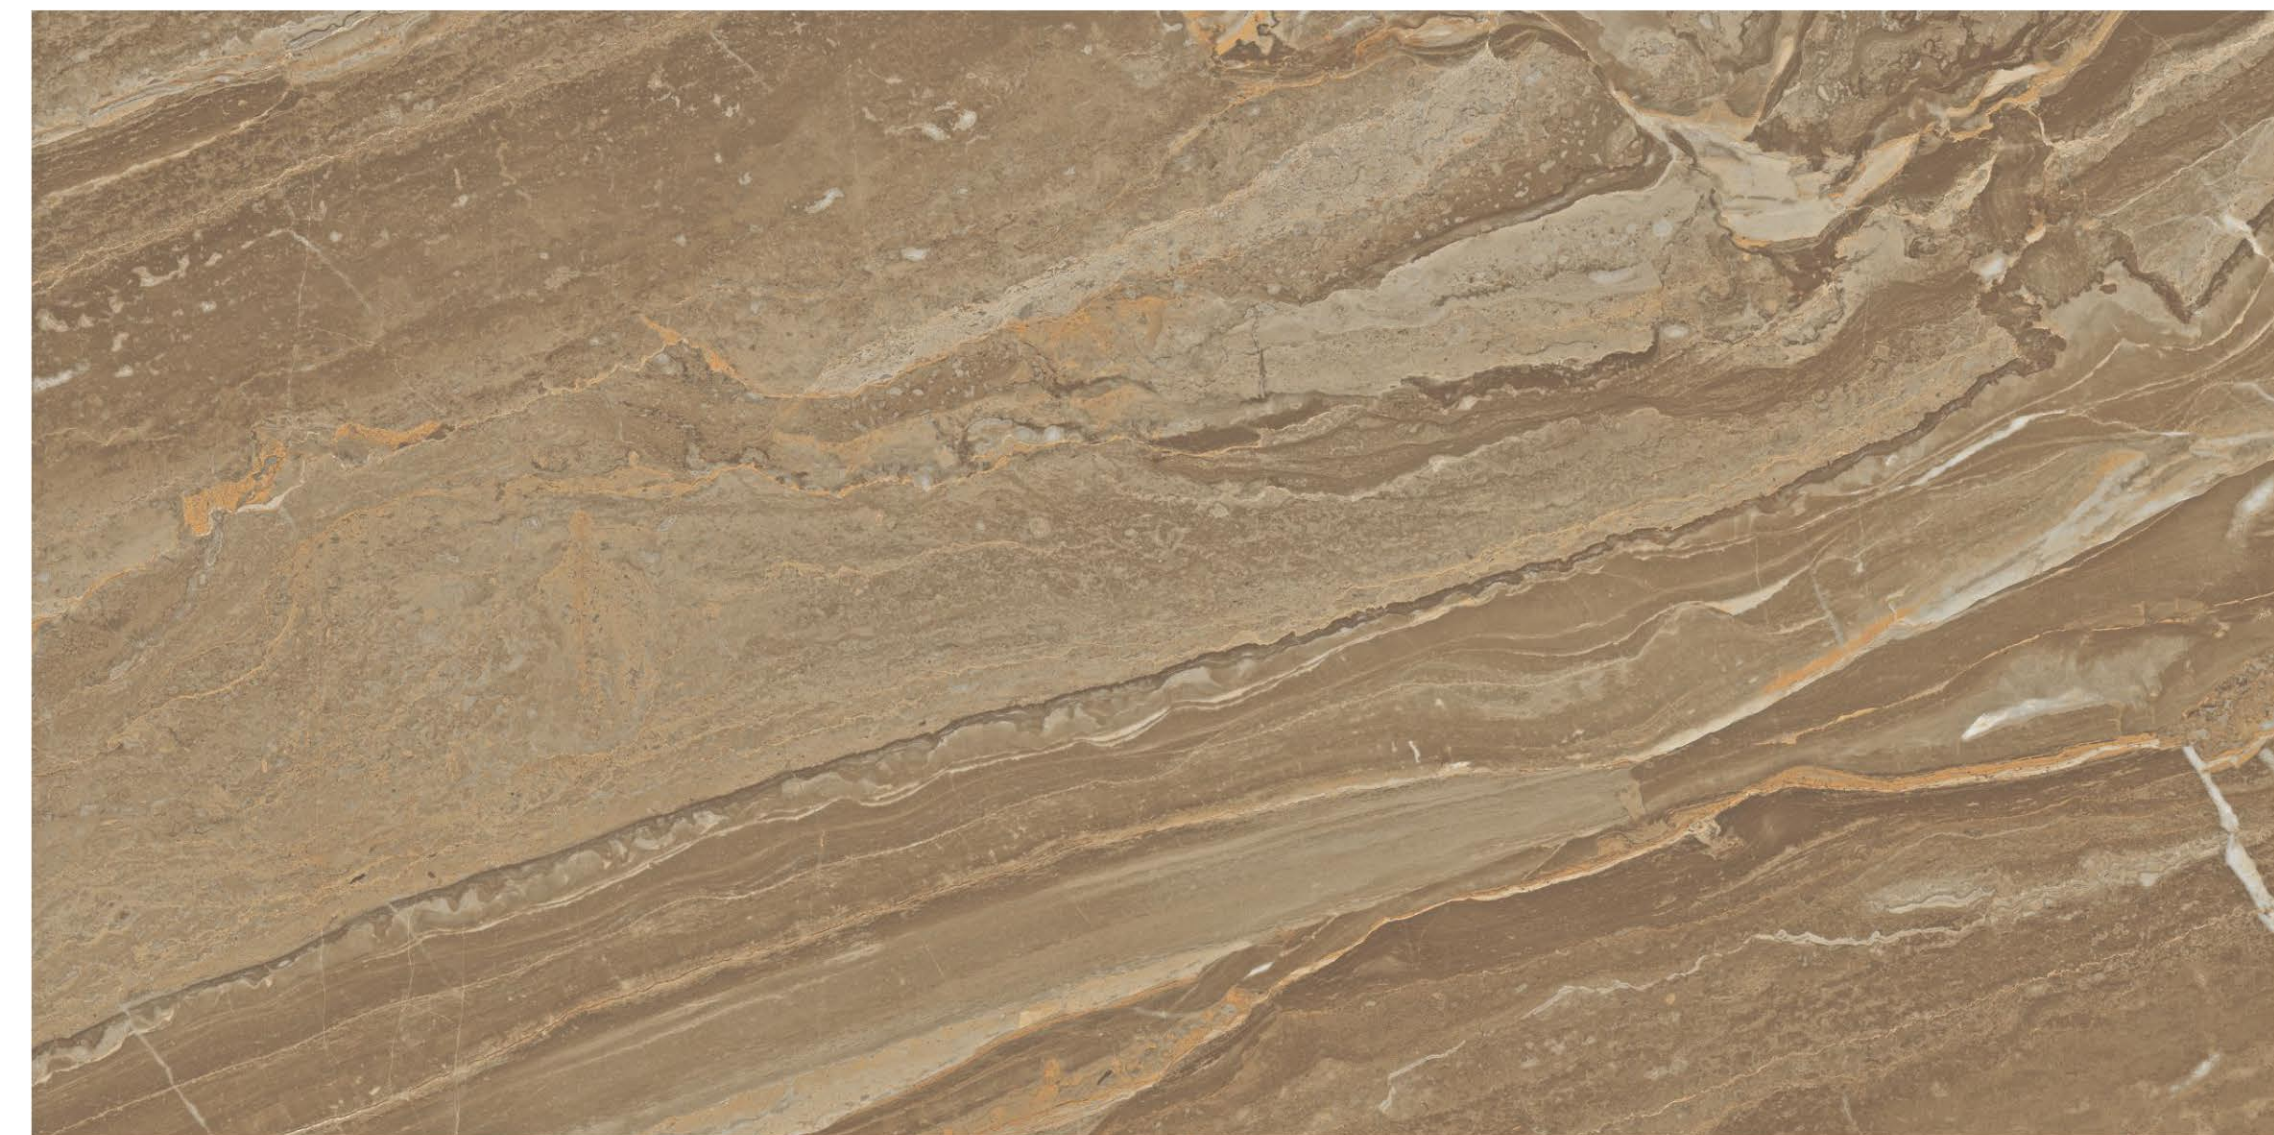

Ergon Brown

600x1200mm
GLOSSY

Random - 3