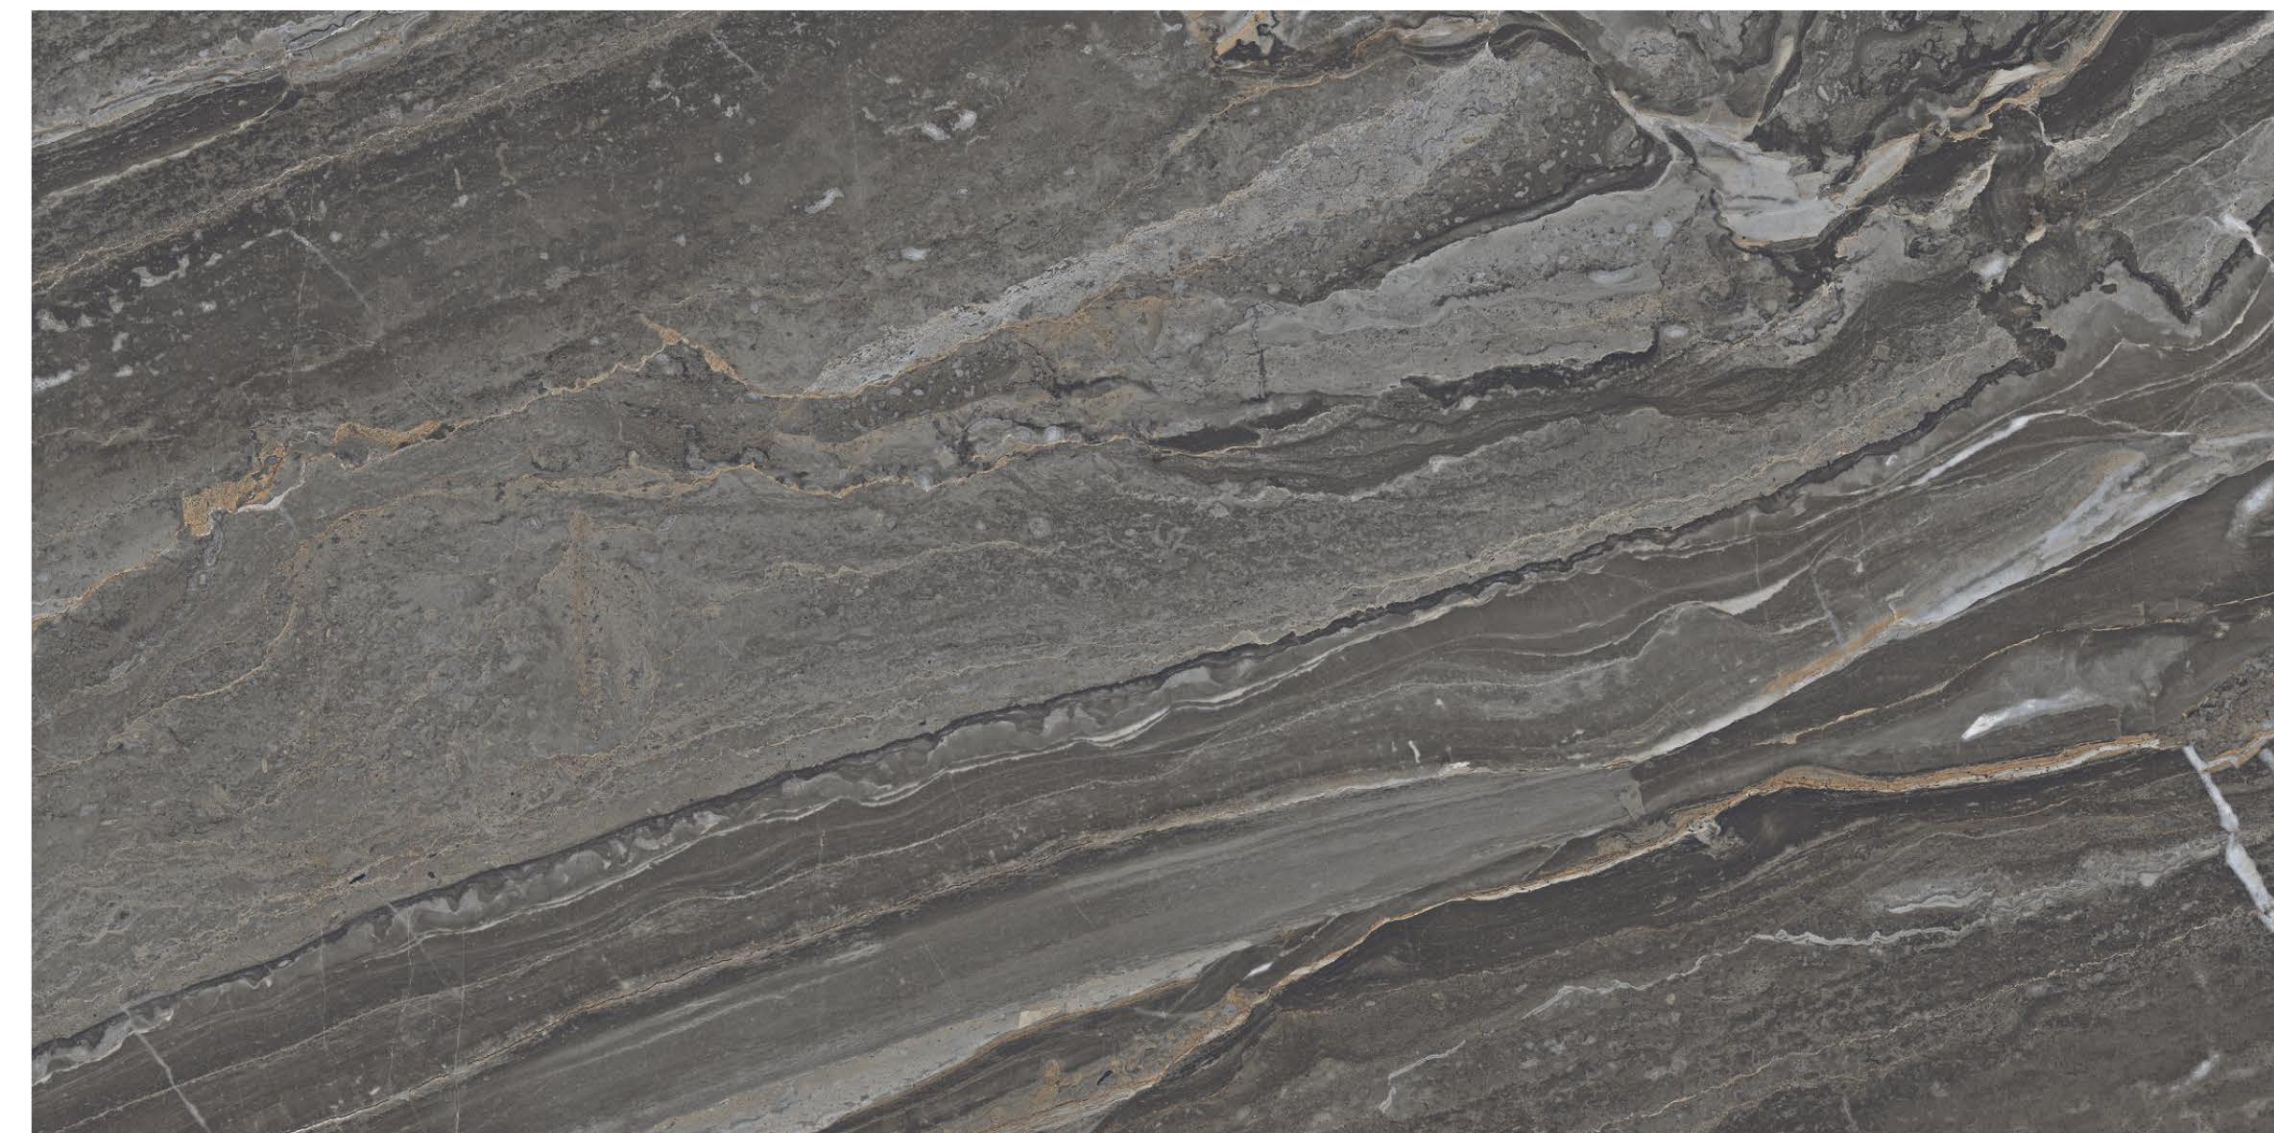

Ergon Griss

600x1200mm
GLOSSY

Random - 3