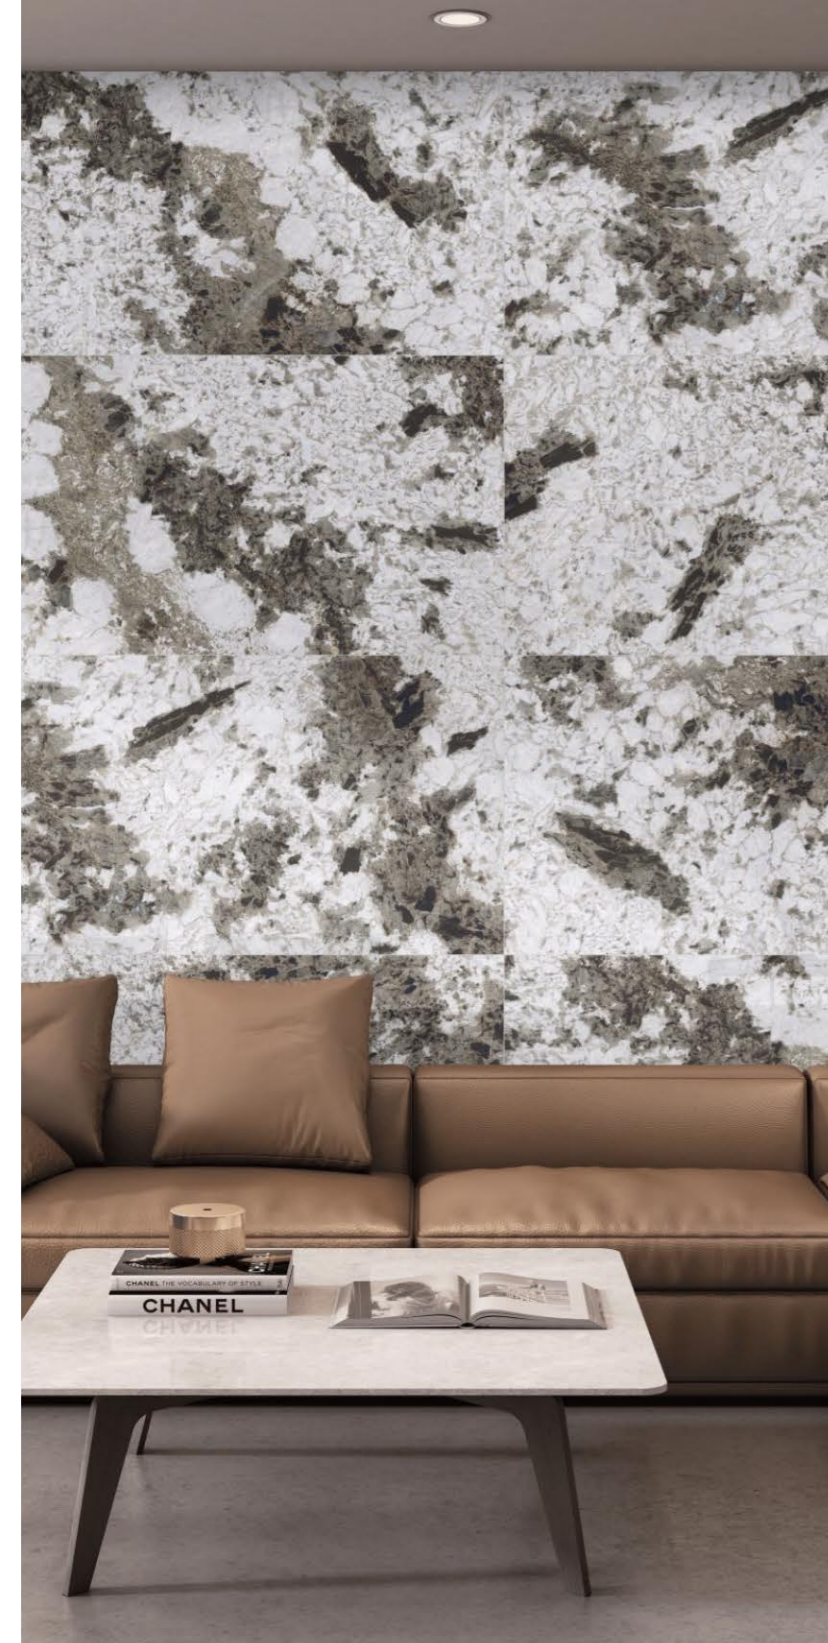

Frenzy White

Blends traditional craftsmanship with contemporary style.