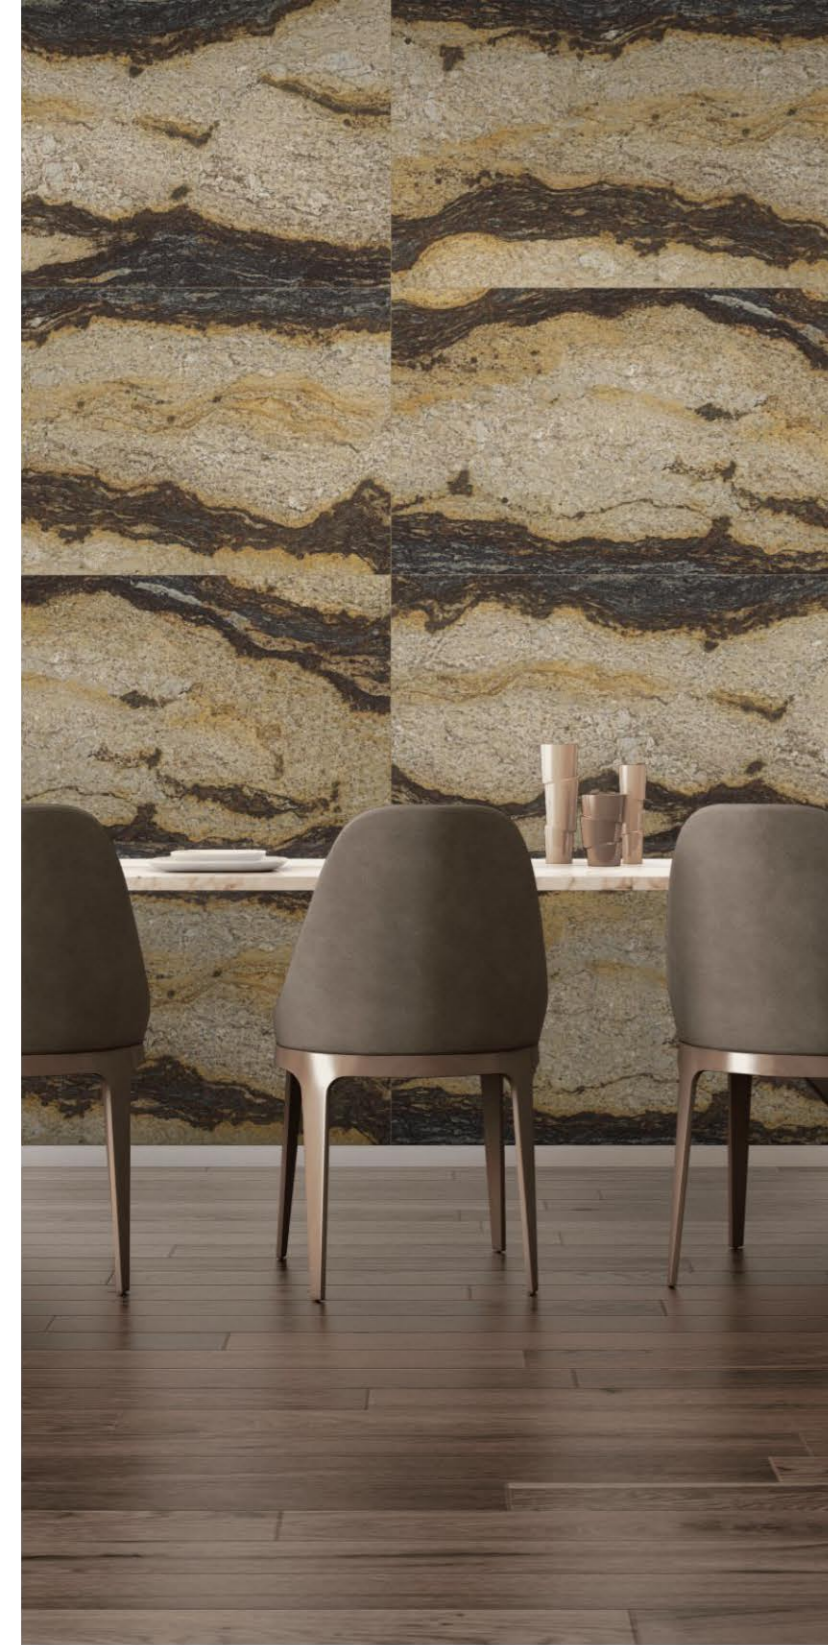

Glaciar Gold

Combining an elegant look with superior technical qualities.