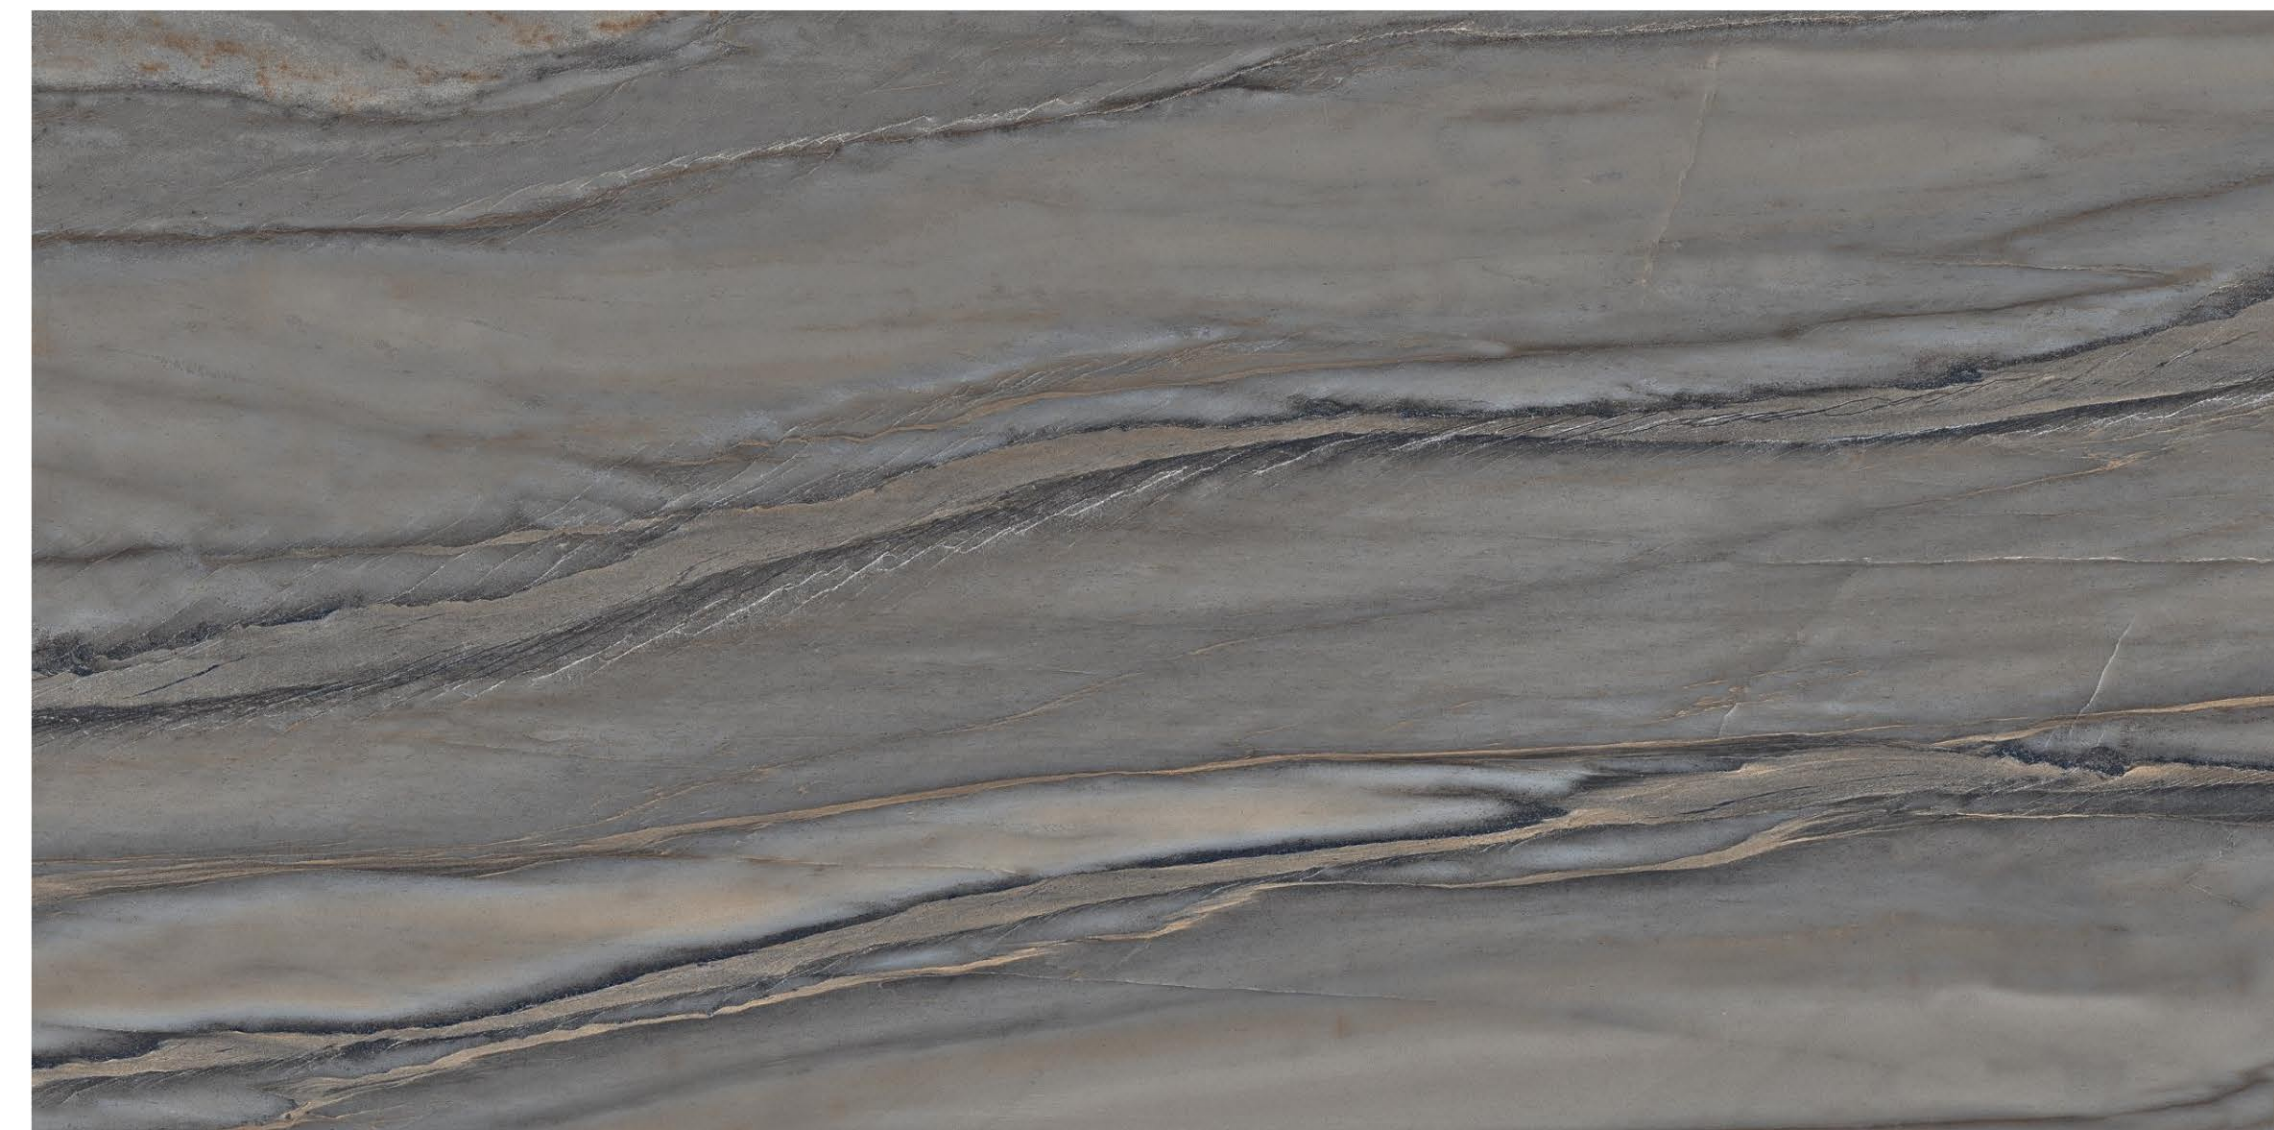

Random - 3

**VELLUTO CLASSIC
BROWN**

Velluto Classic Brown

Perfect choice to decorate the most modern ambiances.

Velluto Classic Brown

600x1200mm
GLOSSY

Random - 3

N.H. 10, Gal-Shapar Road, At-HJasmatgadh,
Morbi (Guj.) INDIA-363641