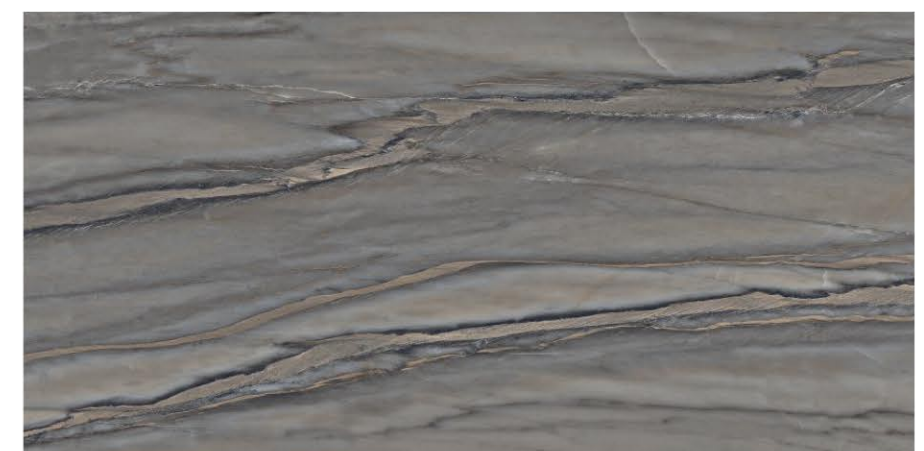

Random - 3

**VELLUTO CLASSIC
BROWN**

Velluto Classic Brown

Perfect choice to decorate the most modern ambiances.

Velluto Classic Brown

600x1200mm
GLOSSY

Random - 3

N.H. 10, Gal-Shapar Road, At-HJasmatgadh,
Morbi (Guj.) INDIA-363641