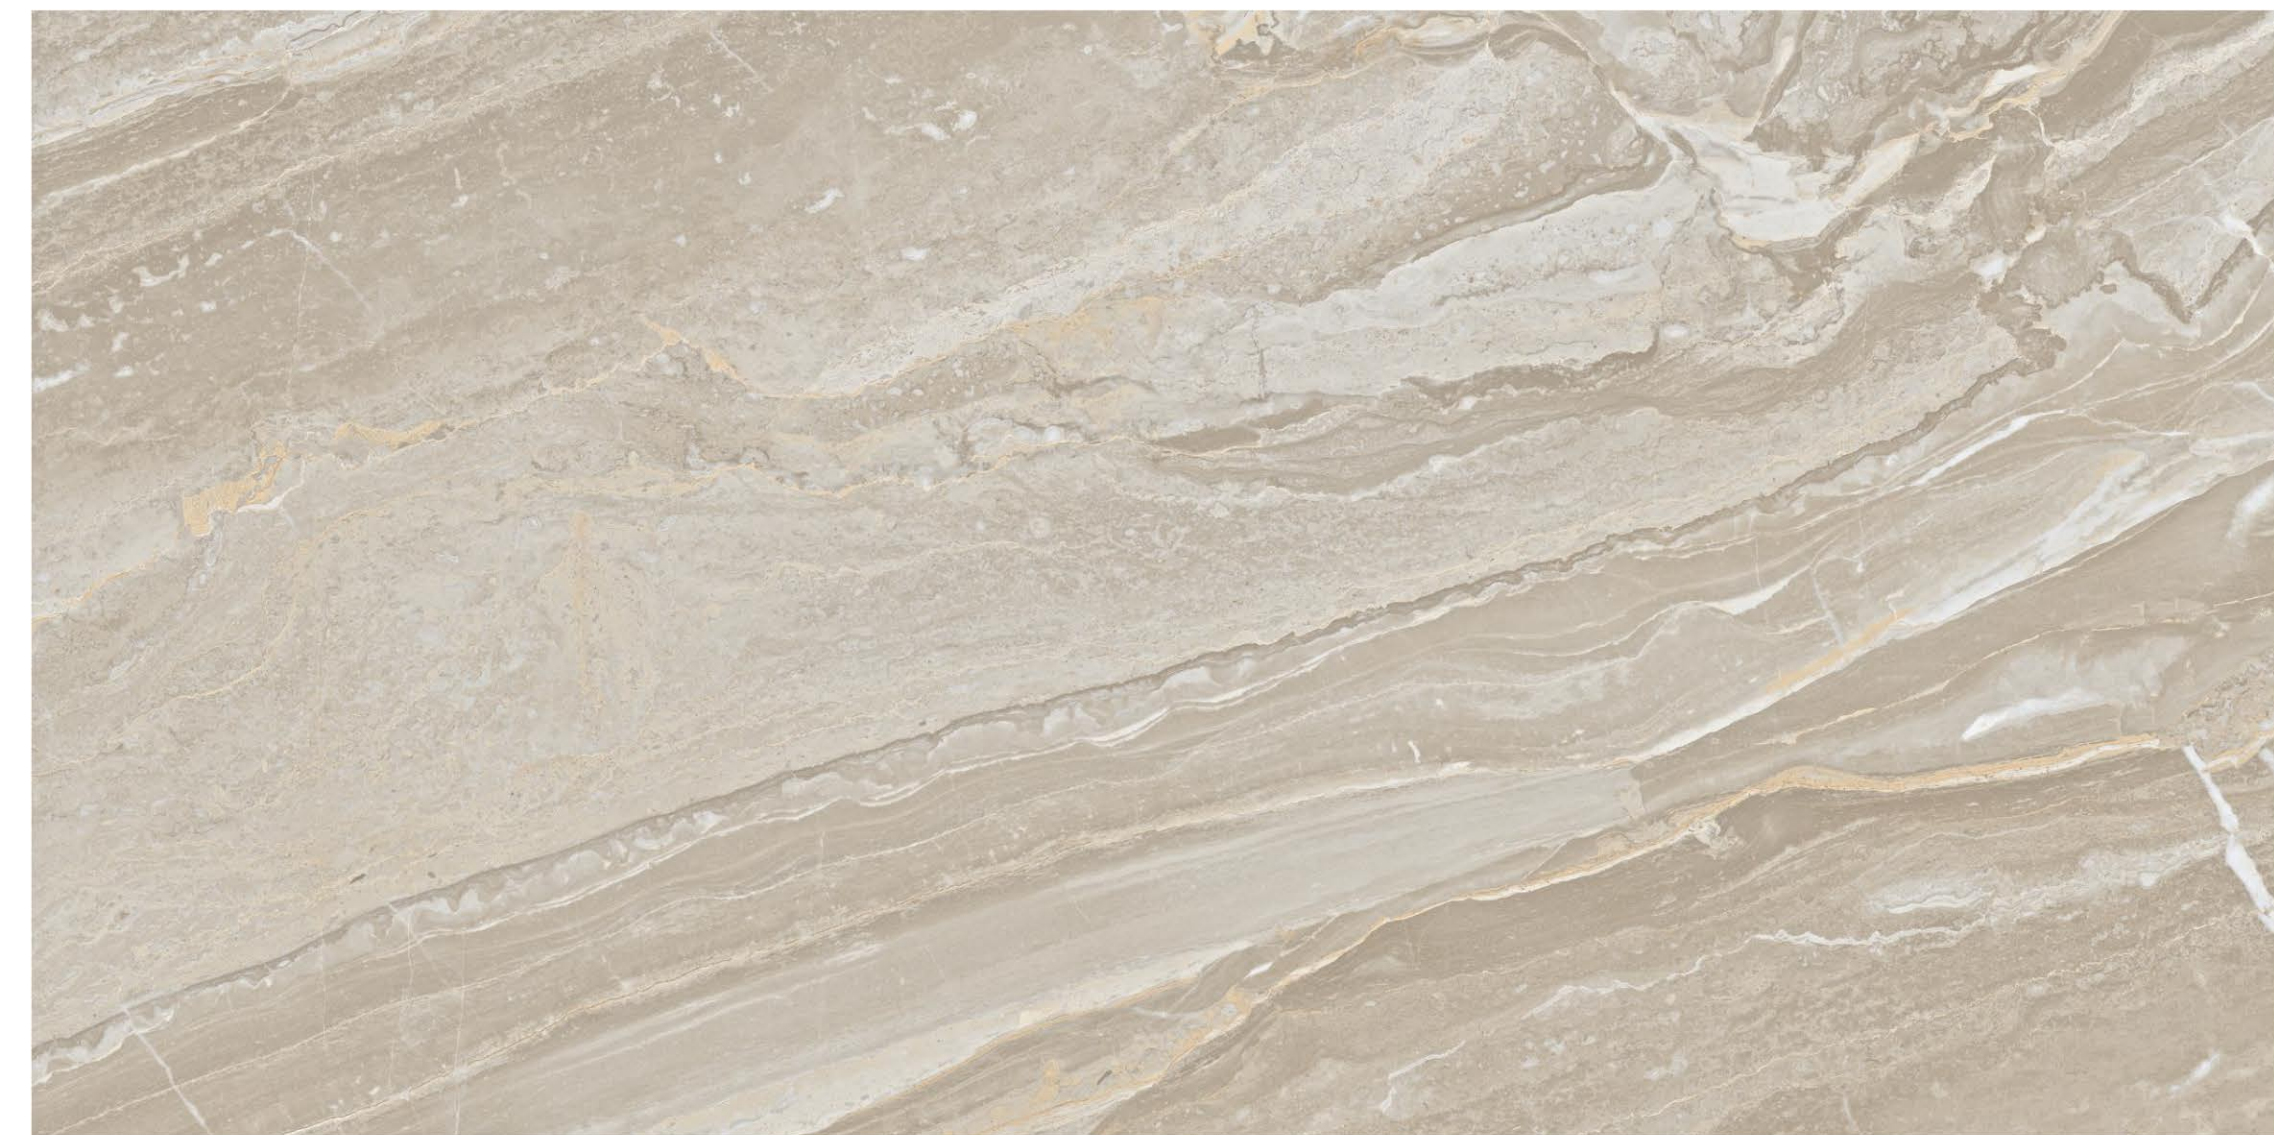

Ergon Ivory

600x1200mm
GLOSSY

Random - 3

**MARINE
BEIGE**

Marine Beige

Matching different styles for a perfect balanced result.

Marine Beige

600x1200mm
GLOSSY