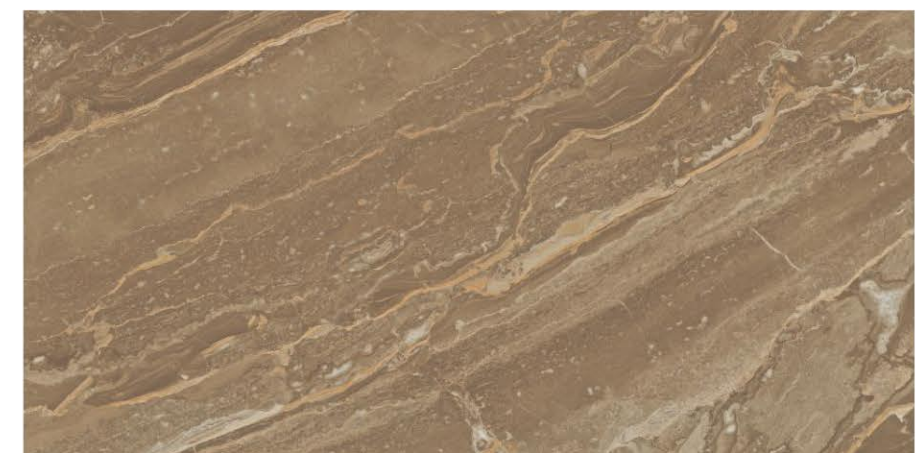

Ergon Brown

600x1200mm
GLOSSY

Random - 3