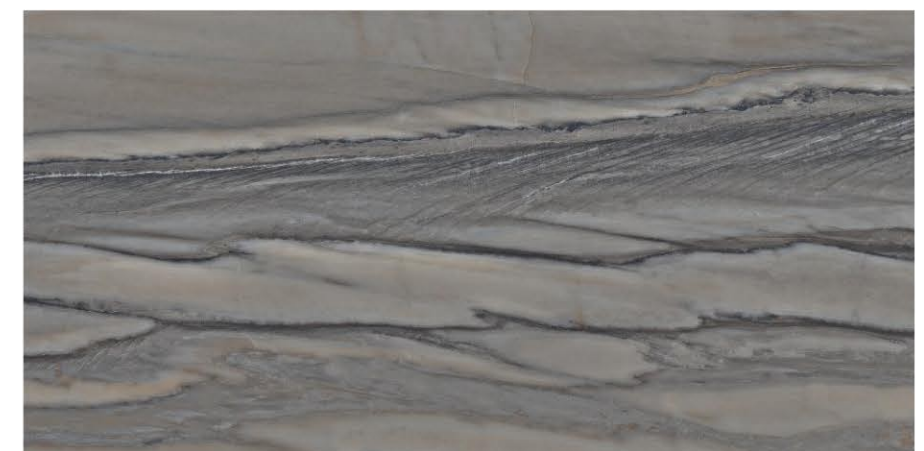

Random - 3

**VELLUTO CLASSIC
BROWN**

Velluto Classic Brown

Perfect choice to decorate the most modern ambiances.

Velluto Classic Brown

600x1200mm
GLOSSY

Random - 3

N.H. 10, Gal-Shapar Road, At-HJasmatgadh,
Morbi (Guj.) INDIA-363641