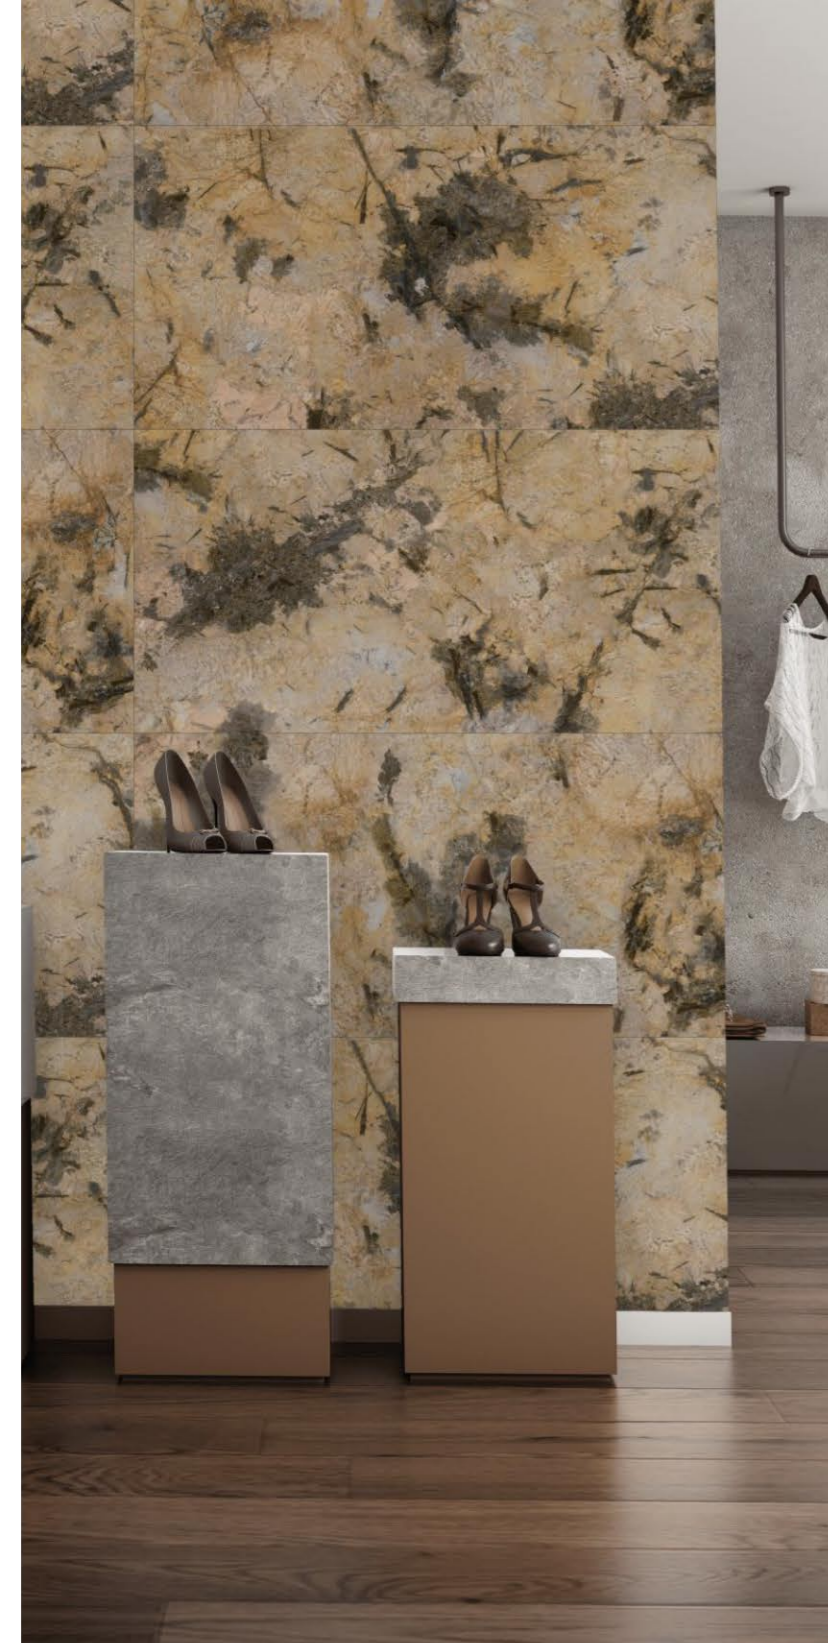

Sant Multy

Transforms your space into something extra special.