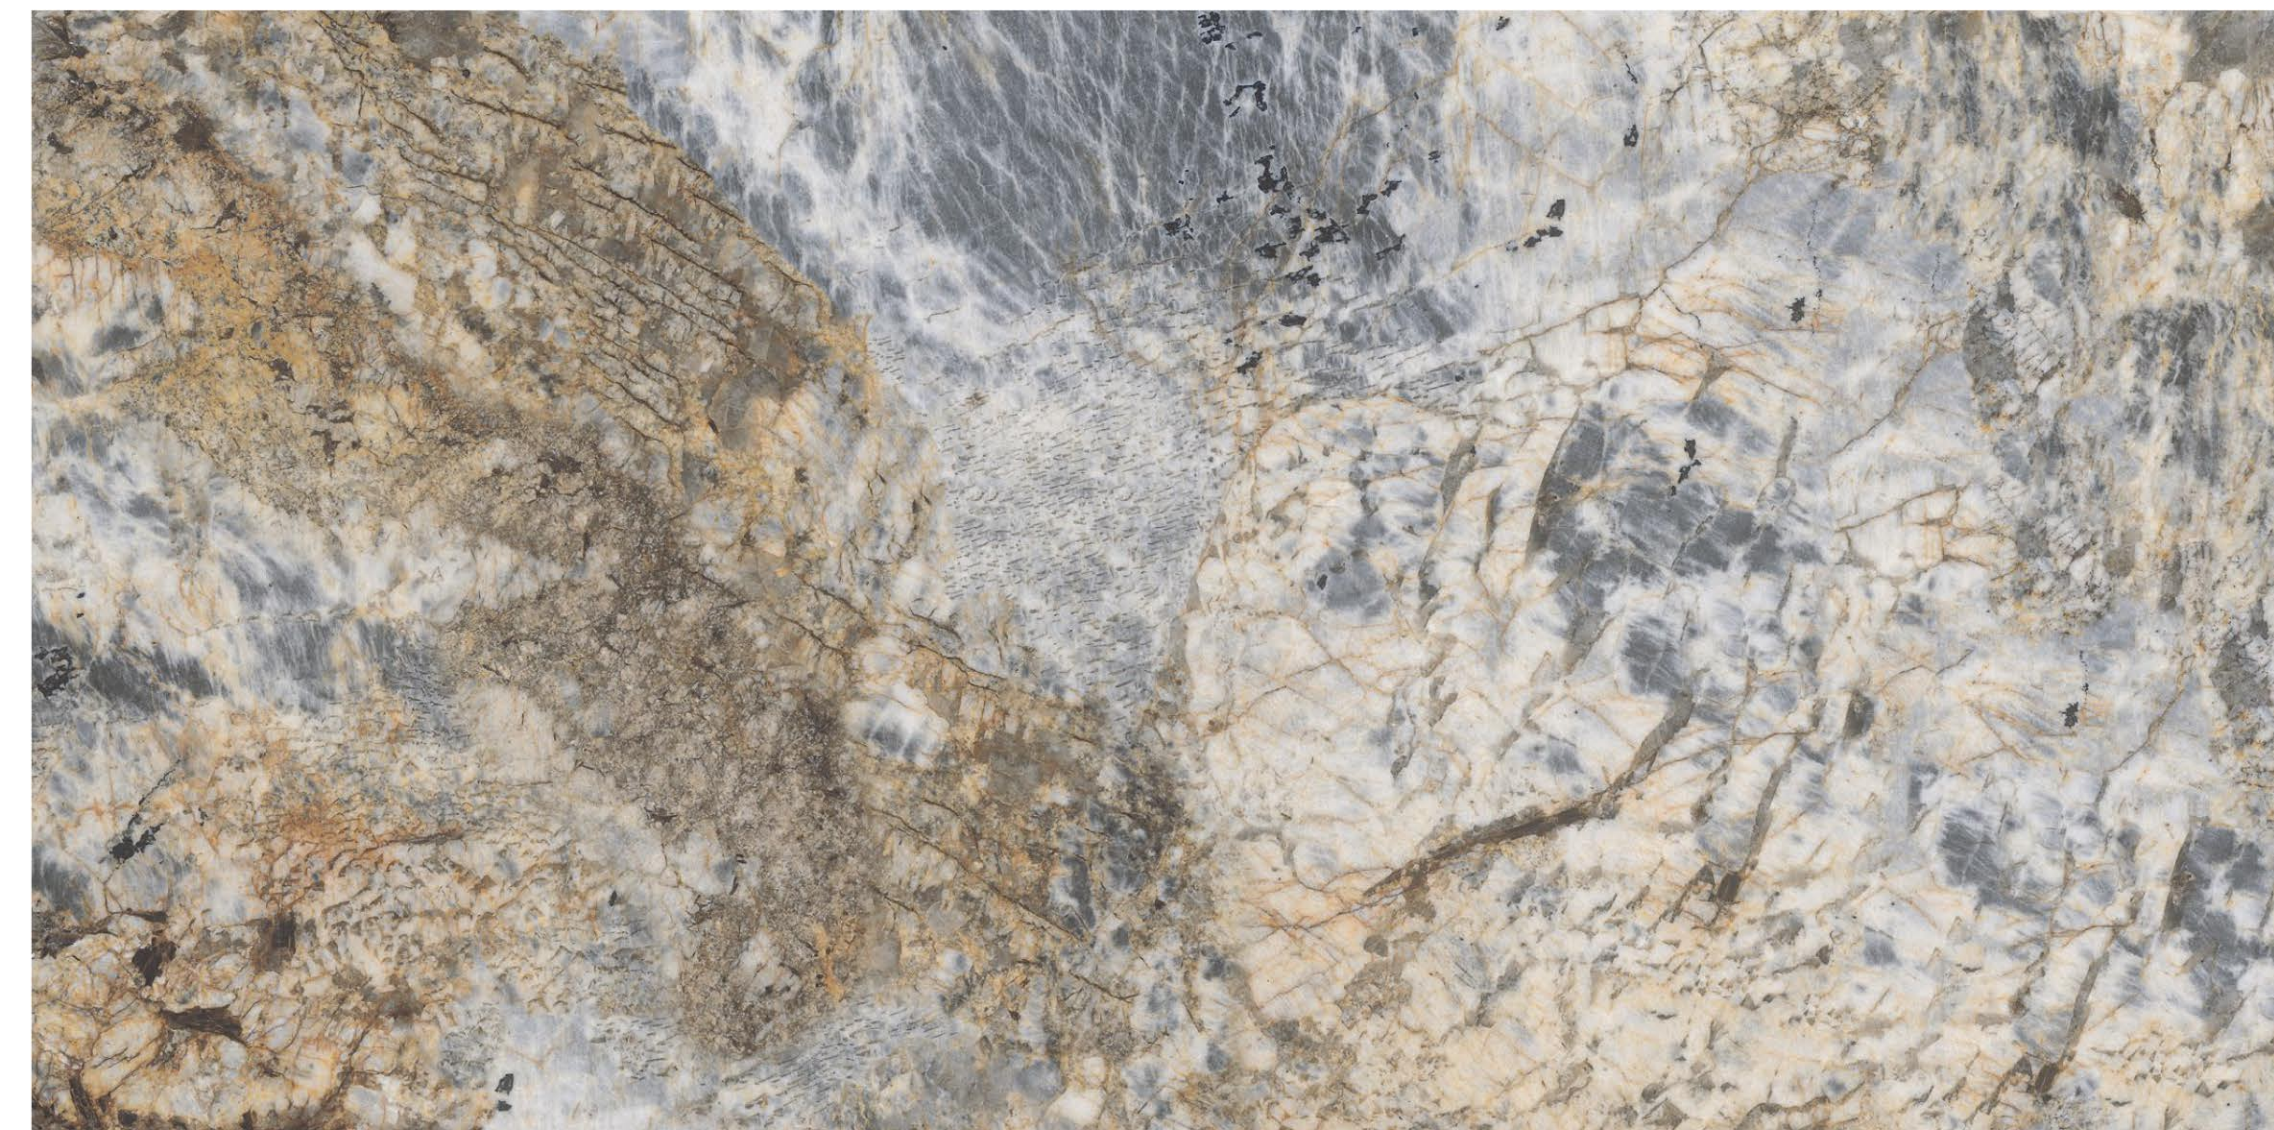

Vegas Blue

Elegant, balanced colours and patterns that enrich any space.

Vegas Blue

600x1200mm
GLOSSY

Random - 3

**CARNIS
NATURAL**

Carnis Natural

Evoking naturalness and making living spaces contemporary.